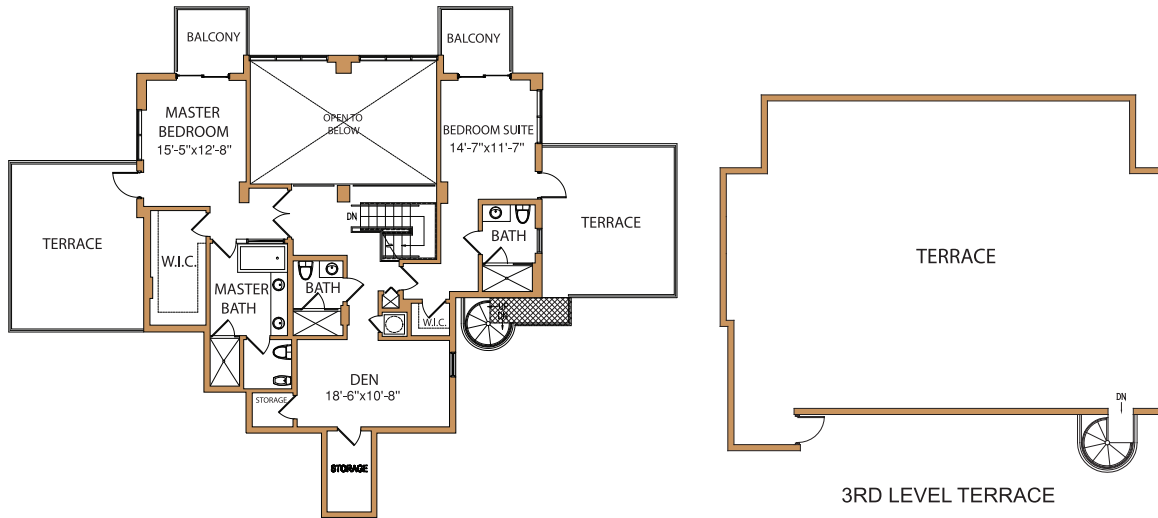

UNIT G-G1

3 BED/5.5 BATH + DEN
+ MAID'S QUARTERS

Living Area Sq. Ft. 3,710
Terrace Sq. Ft. 5,716

UPPER LEVEL

www.eloquencecondo.com
Square Footage shown is Architectural.