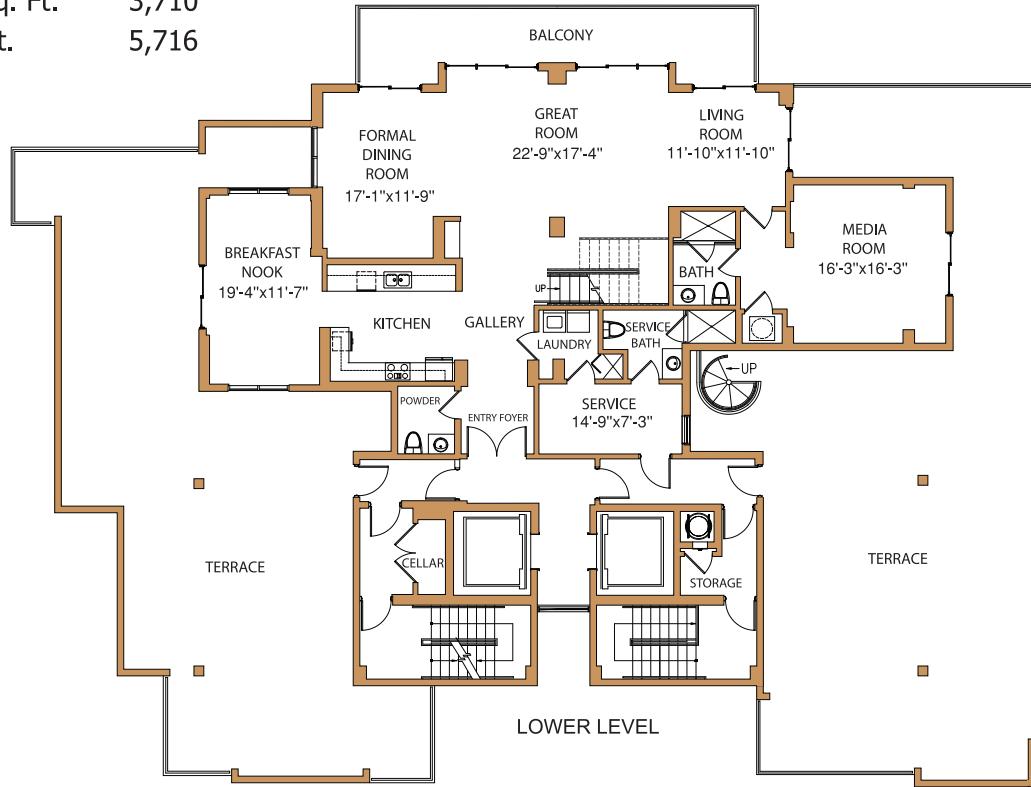

UNIT G-G1

3 BED/5.5 BATH + DEN
+ MAID'S QUARTERS

Living Area Sq. Ft. 3,710
Terrace Sq. Ft. 5,716

UPPER LEVEL

www.eloquencecondo.com
Square Footage shown is Architectural.