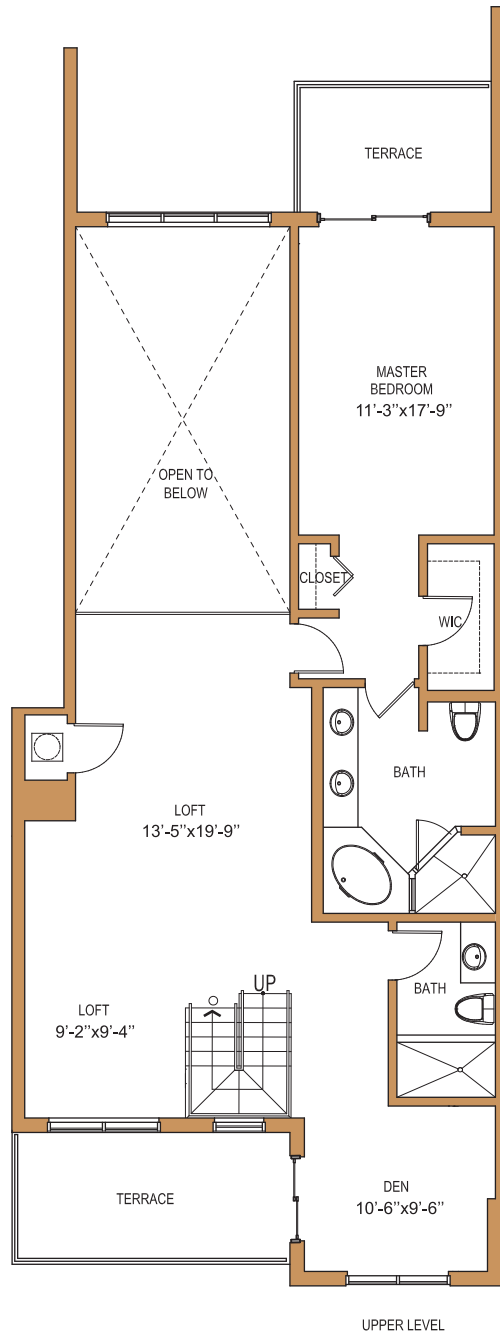

UNIT F1

2 BED/3.5 BATH + 2 DENS + LOFT

Living Area Sq. Ft. 2,682

Terrace Sq. Ft. 506

www.eloquencecondo.com
 Square Footage shown is Architectural.