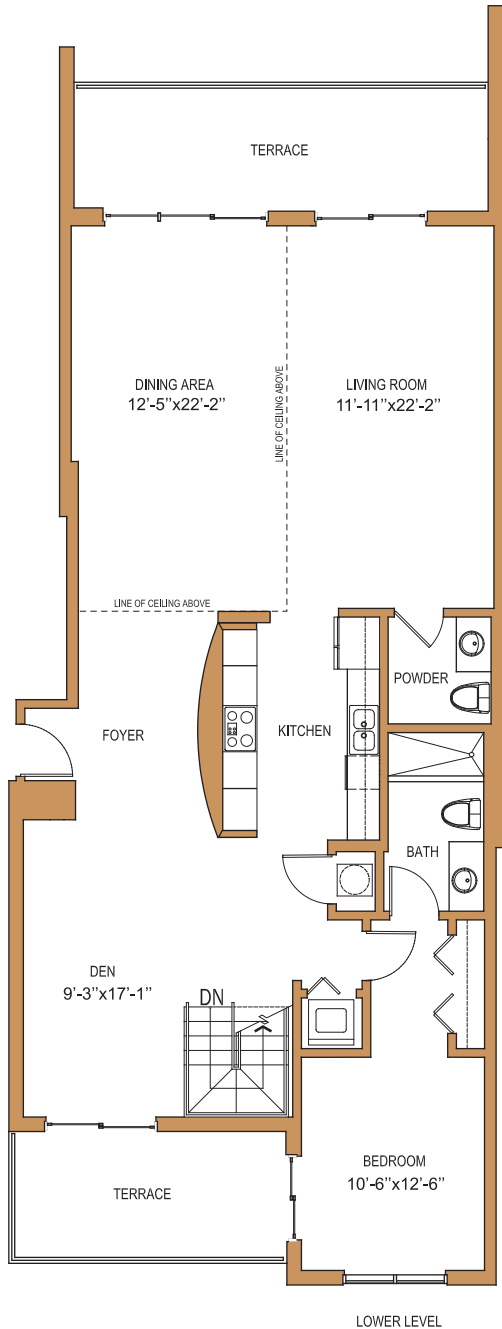

UNIT F1

2 BED/3.5 BATH + 2 DENS + LOFT

Living Area Sq. Ft. 2,682

Terrace Sq. Ft. 506

www.eloquencecondo.com
 Square Footage shown is Architectural.