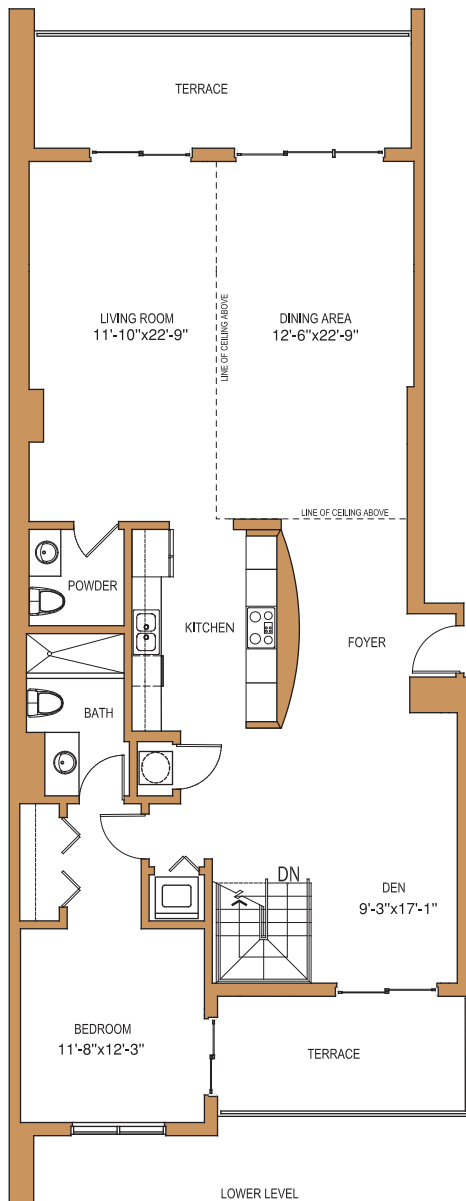

UNIT F

2 BED/3.5 BATH + 2 DENS + LOFT

Living Area Sq. Ft. 2,712

Terrace Sq. Ft. 506

www.eloquencecondo.com
Square Footage shown is Architectural.