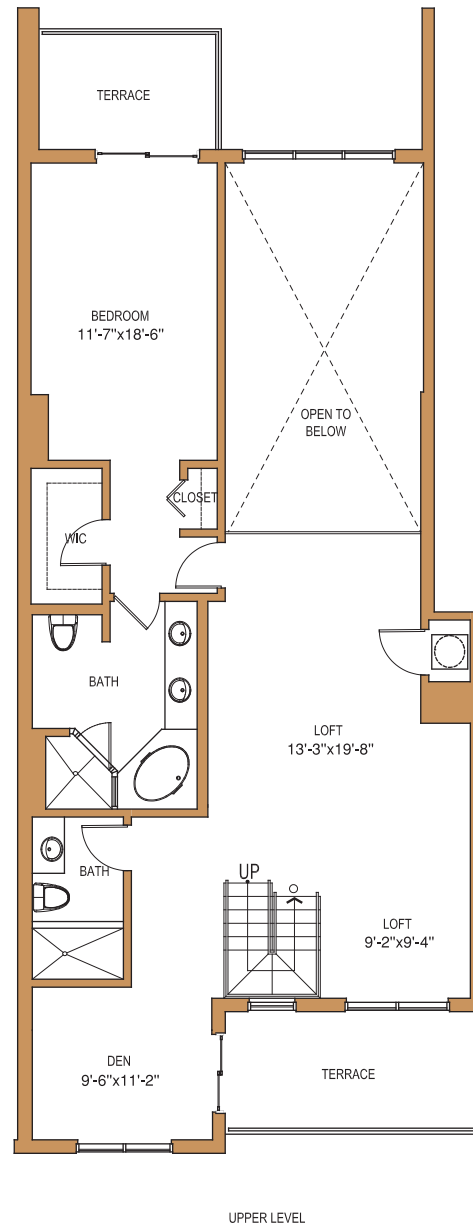

UNIT F

2 BED/3.5 BATH + 2 DENS + LOFT

Living Area Sq. Ft. 2,712

Terrace Sq. Ft. 506

www.eloquencecondo.com
Square Footage shown is Architectural.