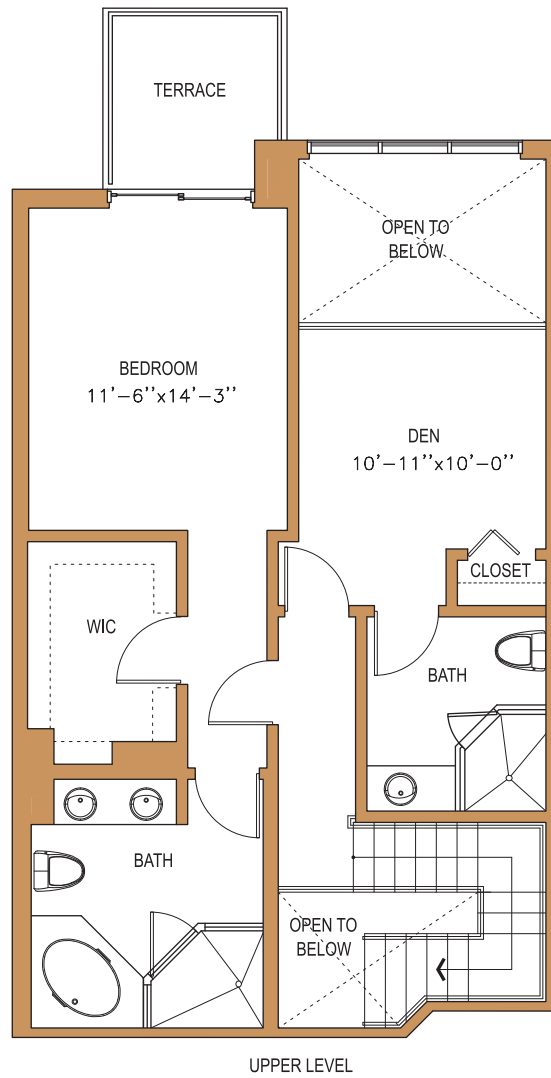

UNIT E-E5

1 BED/2.5 BATH
+ DEN

Living Area Sq. Ft. 1,658
Terrace Sq. Ft. 194

www.eloquencecondo.com
Square Footage shown is Architectural.

E-E5

ELOQUENCE
ON THE BAY