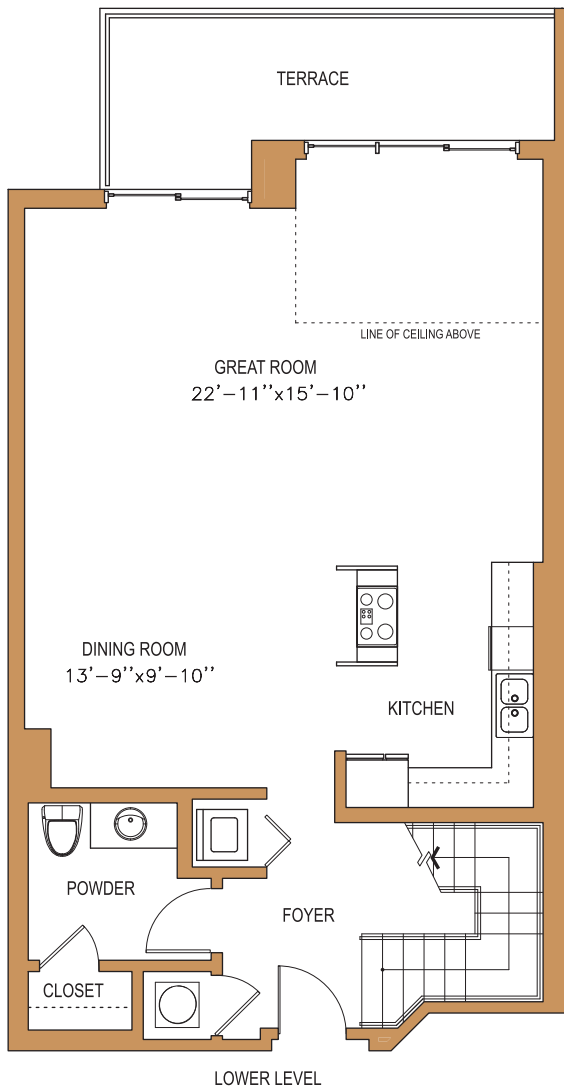

UNIT E-E5

1 BED/2.5 BATH
+ DEN

Living Area Sq. Ft. 1,658
Terrace Sq. Ft. 194

www.eloquencecondo.com
Square Footage shown is Architectural.

E-E5

ELOQUENCE
ON THE BAY